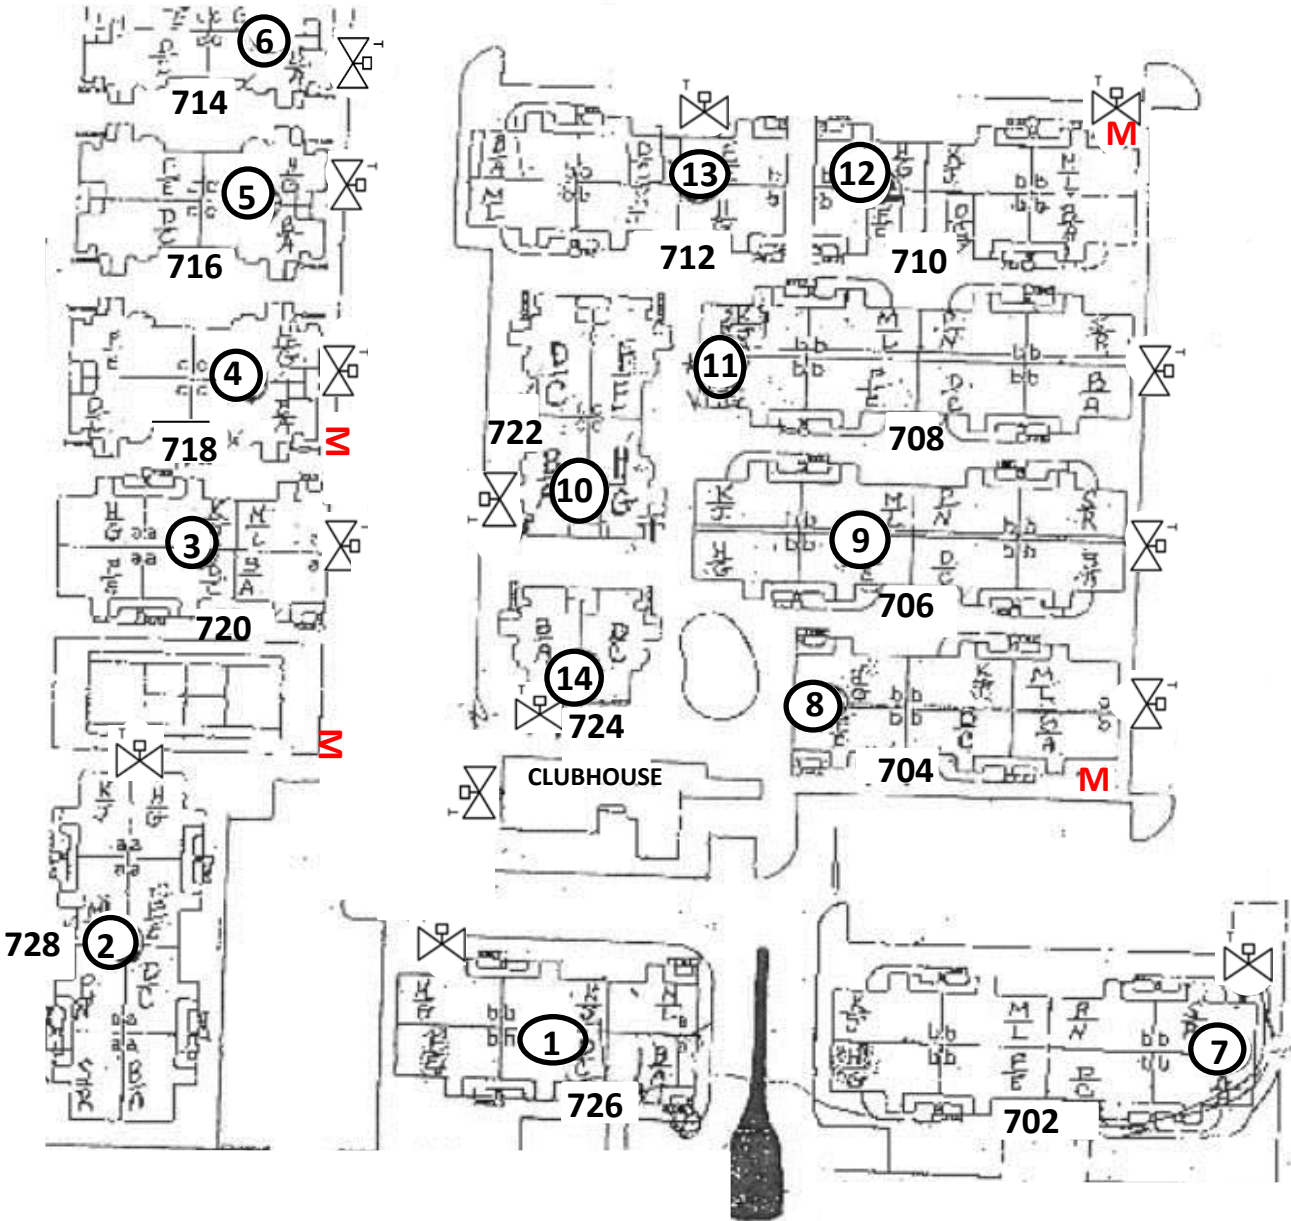

BERINGWOOD

 Shut off valve

 Meter

160 UNITS